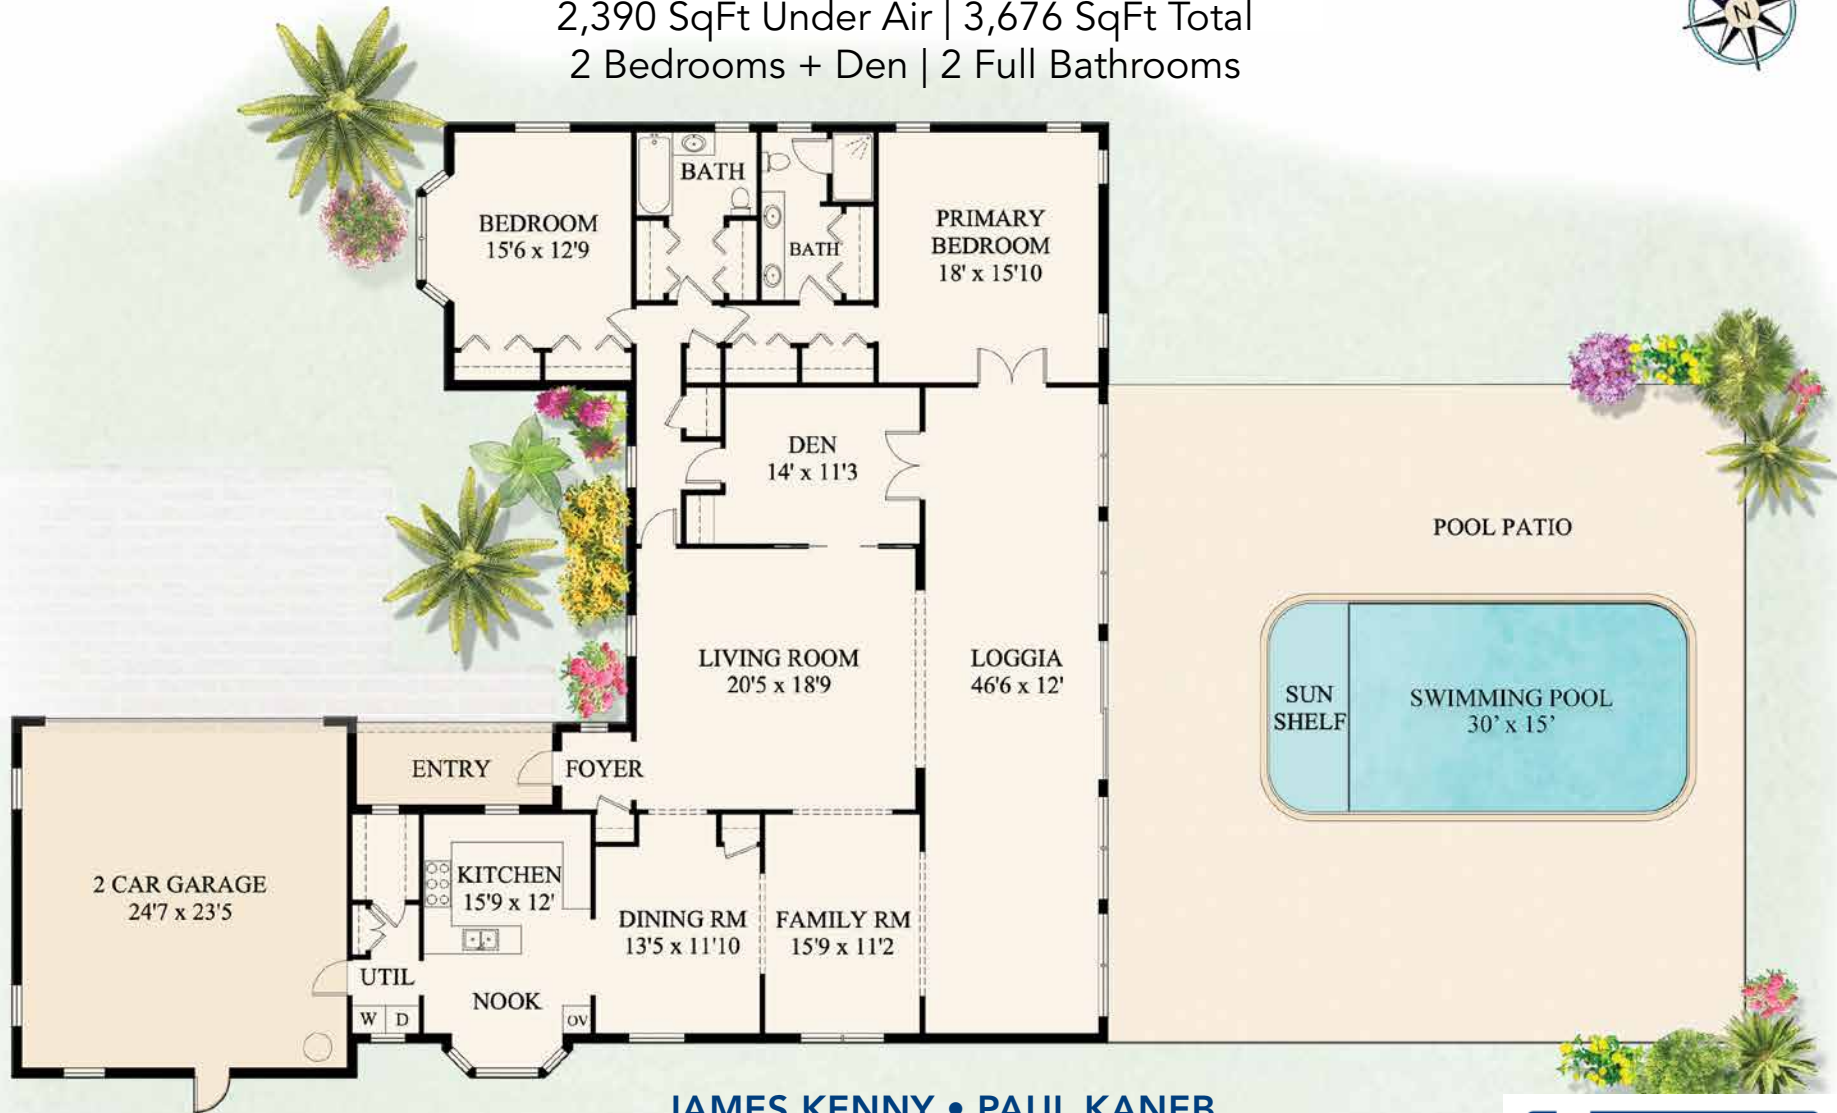

12166 WEST END

2,390 SqFt Under Air | 3,676 SqFt Total
2 Bedrooms + Den | 2 Full Bathrooms

JAMES KENNY • PAUL KANEB
OFFICE: 561-691-1223
WWW.K2-REALTY.COM

Notice: Property outlines are approximate measurements. Renderings are for marketing purposes only. All measurements, features and specifications are approximate. The accuracy of this information is subject to errors, omissions and changes. An architect should be contacted for actual measurements, features and specifications.