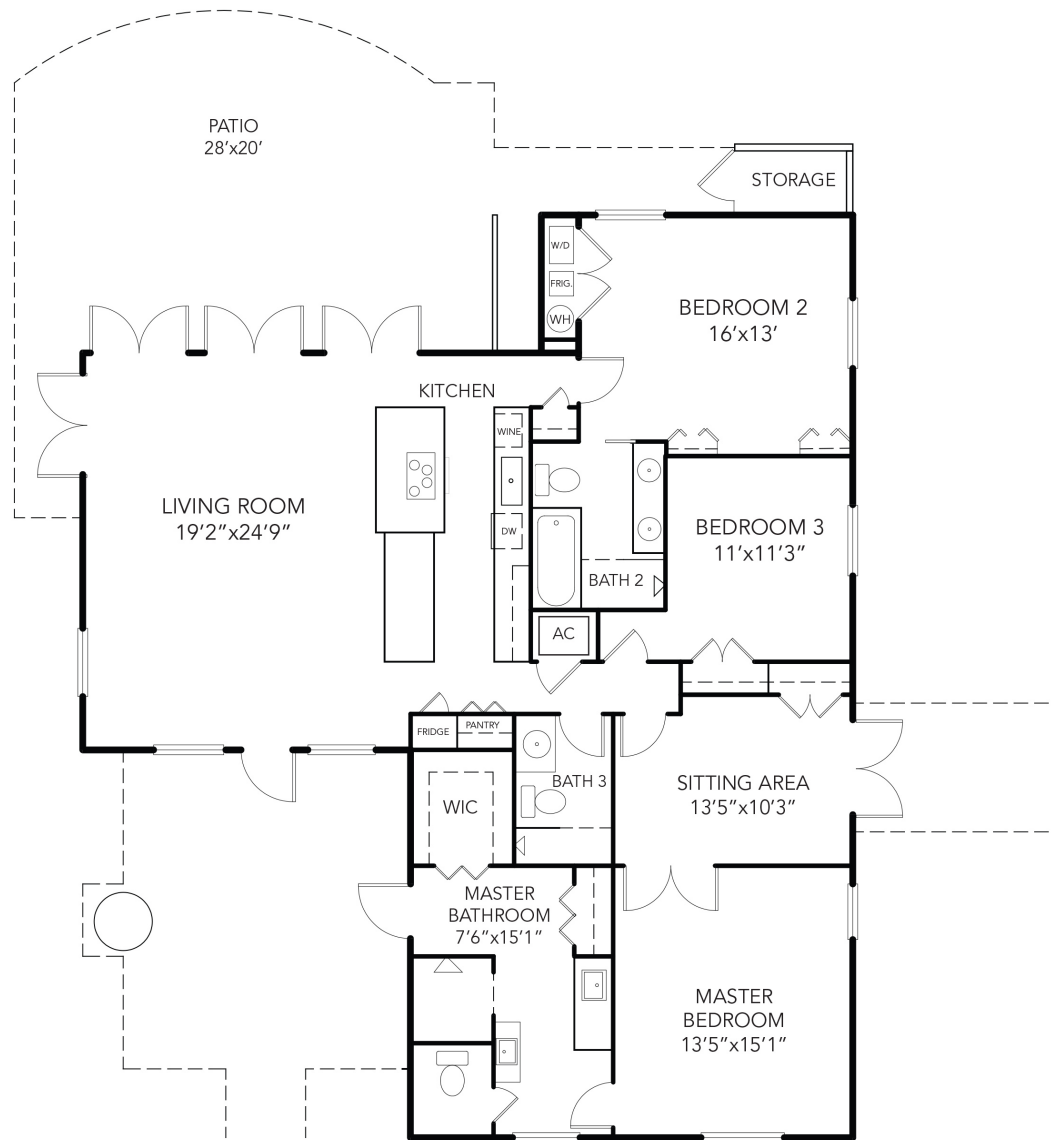

11596 LOST TREE WAY, COTTAGE 3

Under Air: 1,800 Sq. Ft. | Total: 1,800 Sq. Ft.

3 Bedrooms | 3 Bathrooms

JAMES KENNY • PAUL KANEB • JOHN LUEKING
OFFICE: 561-691-1223 • WWW.K2-REALTY.COM

Notice: Property outlines are approximate measurements. Renderings are for marketing purposes only. All measurements, features and specifications are approximate. The accuracy of this information is subject to errors, omissions and changes. An architect should be contacted for actual measurements, features and specifications.